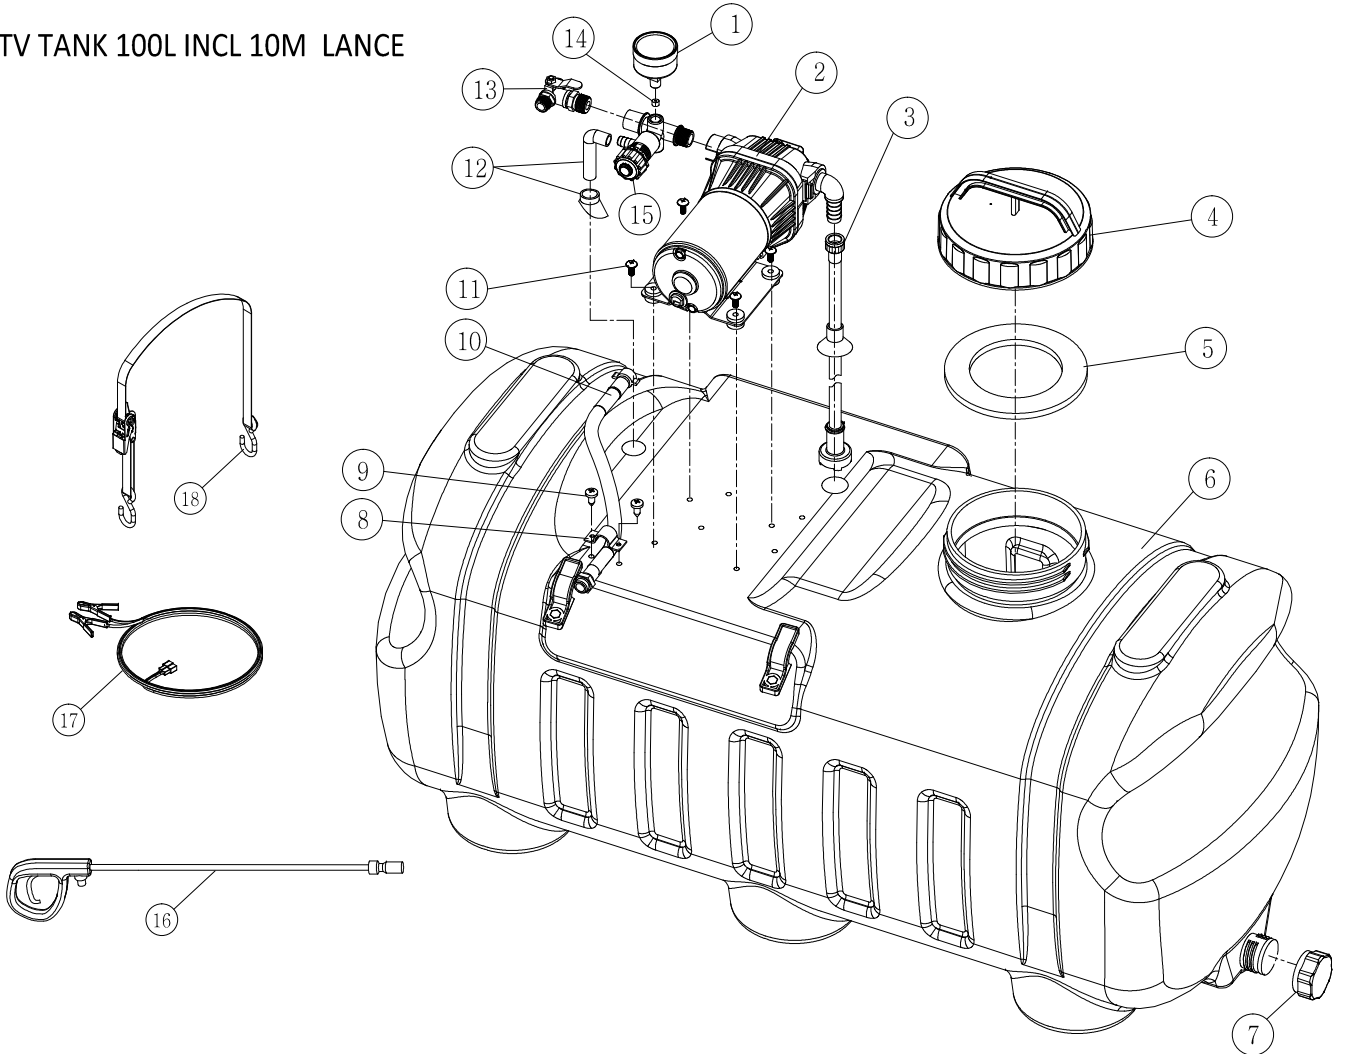

ATV TANK 100L INCL 10M LANCE

Parts List

ITEM	QTY	PART NUMBER	DESCRIPTION	ITEM	QTY	PART NUMBER	DESCRIPTION
1	1	CZ100A01	Pressure gage	10	1	CZ100A10	Out water pipe ASS
2	1	CZ100A02	CF-QC-12 pump ASS	11	4	CZ100A11	PM5*16mm screw
3	1	CZ100A03	In water pipe ASS	12	1	CZ100A12	Back water pipe ASS
4	1	CZ100A04	Water tank cap	13	1	CZ100A13	Three links
5	1	CZ100A05	Tank cap gasket	14	1	CZ100A14	Damping-plug
6	1	CZ100A06	Water tank	15	1	CZ100A15	Pressure controlled valve
7	1	CZ100A07	Tank litte cap	16	1	CZ100A16	Spray gun
8	1	CZ100A08	Pipe lock	17	1	CZ100A17	power cord
9	2	CZ100A09	TA4*10mm scew	18	2	CZ100A18	Ratchet strap